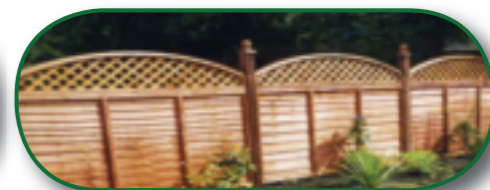

DECKING

Decking can give your garden a rustic feeling or even add a modern touch and add extra usable space to sloping or uneven terrain.

Renew or add
TURF

WALLS

Boundry, Retaining, Decorative

Frame it with... FENCING

PERGOLAS SEATING PONDS STATUES & MORE

Visit our website: www.scapeasy.co.uk

Tel: 0114 2309673 Mob: 07836 558 004

Fulwood Booth Farm, Sheffield S10 4 QR

All major Credit Cards accepted

Wood Chippings

The environmentally friendly way to suppress weeds.